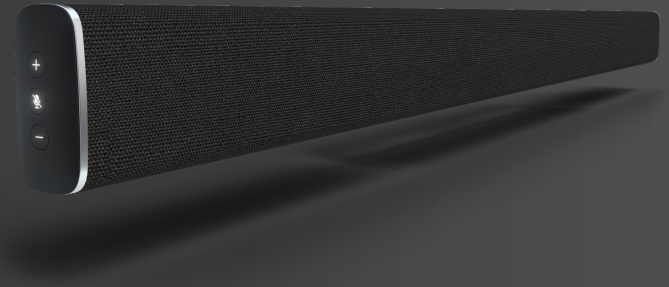

Meet Stem Wall

If you prefer to keep devices off the table, Stem Wall is exactly what you're looking for. Feel free to either mount it on any wall or utilize its legs to place Wall on a credenza. With a 15 microphone array performing real beamforming plus full range speakers and subwoofers. Need more coverage? Mix and match all Stem devices until your room's completely covered.

Features

- Designed to be mounted on the wall or on a credenza
- 15 microphone array performing real beamforming
- Alexa enabled (coming soon)
- LED lights highlight voice direction indication
- Full range speakers and subwoofers
- 20' optimal coverage
- Built in mounting capabilities for Huddly Camera
- Controls on the device include: Volume Up, Down, and Mute
- Connections on the device include: Ethernet and USB Type B
- Power over Ethernet (PoE)
- True beamforming techniques for smaller apertures enable Stem to do full beamforming
- Compatible with all video conferencing platforms
- Stem's deep learning in neural networks improve echo-canceling, de-reverb, and noise cancellation algorithms
- Dimensions: 4' X 3" X 3.75"

Mix and match all Stem devices for a customized audio solution.

Set up, control, and manage your ecosystems through your network.

Stem solutions are 100% compatible with your favorite conferencing platforms.