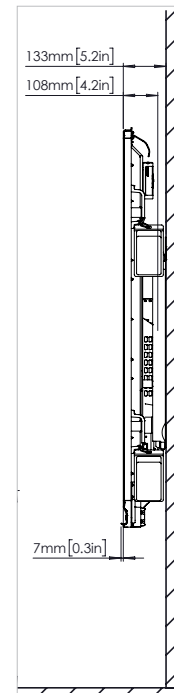

TECHNICAL DRAWINGS

86" 4K

REF	DESCRIPTION	DIMENSION
A	IMAGE DIAGONAL	2176mm [86"]
B	IMAGE AREA WIDTH	1895mm [74.6"]
C	IMAGE AREA HEIGHT	1066mm [42.0"]
D	FLOOR TO BOTTOM OF IMAGE	1114mm [43.9"]

Side