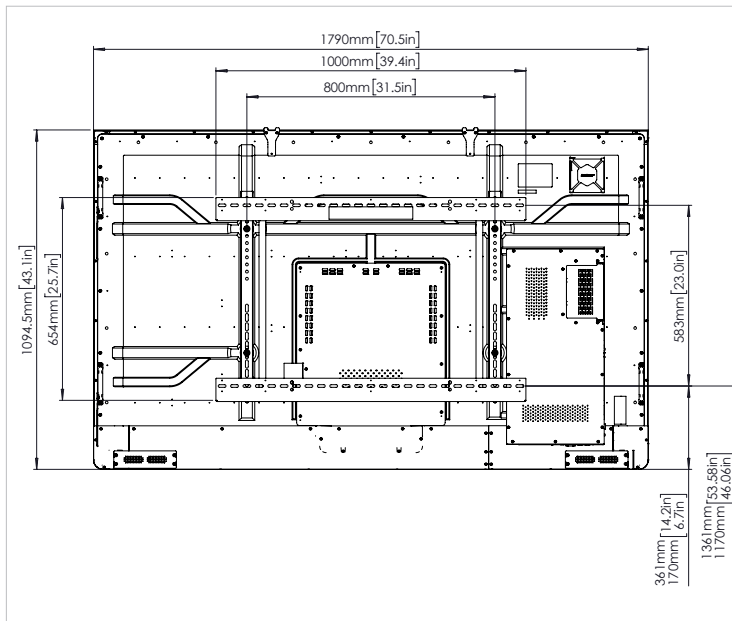

TECHNICAL DRAWINGS

70" HD

REF	DESCRIPTION	DIMENSION
A	IMAGE DIAGONAL	1768mm (70.0")
B	IMAGE AREA WIDTH	1541mm (60.7")
C	IMAGE AREA HEIGHT	868mm (34.2")
D	FLOOR TO BOTTOM OF IMAGE	1094mm (42.1")

Front

Back

Side

ActivPanel v5SS 04/17 v2.2 EN

TECHNICAL DRAWINGS

75" HD

REF	DESCRIPTION	DIMENSION
A	IMAGE DIAGONAL	1896mm [75"]
B	IMAGE AREA WIDTH	1652mm [65.0"]
C	IMAGE AREA HEIGHT	930mm [36.6"]
D	FLOOR TO BOTTOM OF IMAGE	1111mm [43.7"]

Front

Back

Side

TECHNICAL DRAWINGS

75" 4K

REF	DESCRIPTION	DIMENSION
A	IMAGE DIAGONAL	1896mm [75"]
B	IMAGE AREA WIDTH	1652mm [65.0"]
C	IMAGE AREA HEIGHT	930mm [36.6"]
D	FLOOR TO BOTTOM OF IMAGE	1111mm [43.7"]

Front

Back

Side

TECHNICAL DRAWINGS

86" 4K

REF	DESCRIPTION	DIMENSION
A	IMAGE DIAGONAL	2176mm [86"]
B	IMAGE AREA WIDTH	1895mm [74.6"]
C	IMAGE AREA HEIGHT	1066mm [42.0"]
D	FLOOR TO BOTTOM OF IMAGE	1114mm [43.9"]