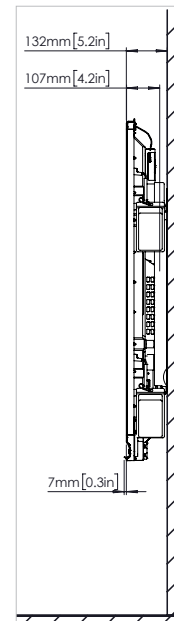

TECHNICAL DRAWINGS

70" HD

REF	DESCRIPTION	DIMENSION
A	IMAGE DIAGONAL	1768mm (70.0")
B	IMAGE AREA WIDTH	1541mm (60.7")
C	IMAGE AREA HEIGHT	868mm (34.2")
D	FLOOR TO BOTTOM OF IMAGE	1094mm (42.1")

Front

Back

Side

ActivPanel v5SS 04/17 v2.2 EN

TECHNICAL DRAWINGS

75" HD

REF	DESCRIPTION	DIMENSION
A	IMAGE DIAGONAL	1896mm [75"]
B	IMAGE AREA WIDTH	1652mm [65.0"]
C	IMAGE AREA HEIGHT	930mm [36.6"]
D	FLOOR TO BOTTOM OF IMAGE	1111mm [43.7"]

Front

Back

Side

TECHNICAL DRAWINGS

75" 4K

REF	DESCRIPTION	DIMENSION
A	IMAGE DIAGONAL	1896mm [75"]
B	IMAGE AREA WIDTH	1652mm [65.0"]
C	IMAGE AREA HEIGHT	930mm [36.6"]
D	FLOOR TO BOTTOM OF IMAGE	1111mm [43.7"]

Front

Back

Side

TECHNICAL DRAWINGS

86" 4K

REF	DESCRIPTION	DIMENSION
A	IMAGE DIAGONAL	2176mm [86"]
B	IMAGE AREA WIDTH	1895mm [74.6"]
C	IMAGE AREA HEIGHT	1066mm [42.0"]
D	FLOOR TO BOTTOM OF IMAGE	1114mm [43.9"]