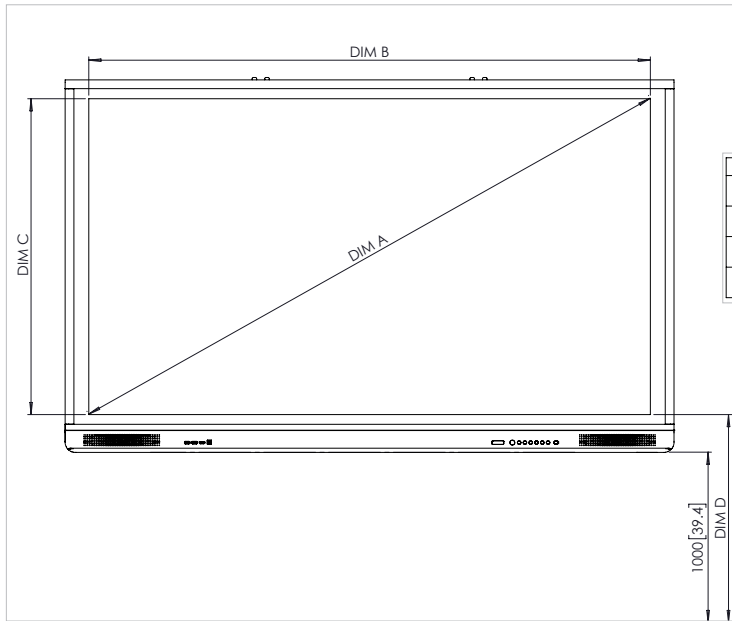

TECHNICAL DRAWINGS

70" HD

REF	DESCRIPTION	DIMENSION
A	IMAGE DIAGONAL	1768mm (70.0")
B	IMAGE AREA WIDTH	1541mm (60.7")
C	IMAGE AREA HEIGHT	868mm (34.2")
D	FLOOR TO BOTTOM OF IMAGE	1094mm (42.1")

Front

Back

Side

ActivPanel v5SS 04/17 v2.2 EN

TECHNICAL DRAWINGS

75" HD

REF	DESCRIPTION	DIMENSION
A	IMAGE DIAGONAL	1896mm [75"]
B	IMAGE AREA WIDTH	1652mm [65.0"]
C	IMAGE AREA HEIGHT	930mm [36.6"]
D	FLOOR TO BOTTOM OF IMAGE	1111mm [43.7"]

Front

Back

Side

TECHNICAL DRAWINGS

75" 4K

REF	DESCRIPTION	DIMENSION
A	IMAGE DIAGONAL	1896mm [75"]
B	IMAGE AREA WIDTH	1652mm [65.0"]
C	IMAGE AREA HEIGHT	930mm [36.6"]
D	FLOOR TO BOTTOM OF IMAGE	1111mm [43.7"]

Front

Back

Side

TECHNICAL DRAWINGS

86" 4K

REF	DESCRIPTION	DIMENSION
A	IMAGE DIAGONAL	2176mm [86"]
B	IMAGE AREA WIDTH	1895mm [74.6"]
C	IMAGE AREA HEIGHT	1066mm [42.0"]
D	FLOOR TO BOTTOM OF IMAGE	1114mm [43.9"]