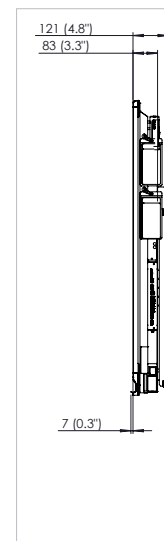

TECHNICAL DRAWINGS

70" HD

REF	DESCRIPTION	DIMENSION
A	IMAGE DIAGONAL	1768mm (70.0")
B	IMAGE AREA WIDTH	1541mm (60.7")
C	IMAGE AREA HEIGHT	868mm (34.2")
D	FLOOR TO BOTTOM OF IMAGE	1094mm (42.1")

Front

Back

Side

ActivPanel v5SS 04/17 v2.2 EN

TECHNICAL DRAWINGS

75" HD

REF	DESCRIPTION	DIMENSION
A	IMAGE DIAGONAL	1896mm [75"]
B	IMAGE AREA WIDTH	1652mm [65.0"]
C	IMAGE AREA HEIGHT	930mm [36.6"]
D	FLOOR TO BOTTOM OF IMAGE	1111mm [43.7"]

Front

Back

Side

TECHNICAL DRAWINGS

75" 4K

REF	DESCRIPTION	DIMENSION
A	IMAGE DIAGONAL	1896mm [75"]
B	IMAGE AREA WIDTH	1652mm [65.0"]
C	IMAGE AREA HEIGHT	930mm [36.6"]
D	FLOOR TO BOTTOM OF IMAGE	1111mm [43.7"]

Front

Back

Side

TECHNICAL DRAWINGS

86" 4K

REF	DESCRIPTION	DIMENSION
A	IMAGE DIAGONAL	2176mm [86"]
B	IMAGE AREA WIDTH	1895mm [74.6"]
C	IMAGE AREA HEIGHT	1066mm [42.0"]
D	FLOOR TO BOTTOM OF IMAGE	1114mm [43.9"]