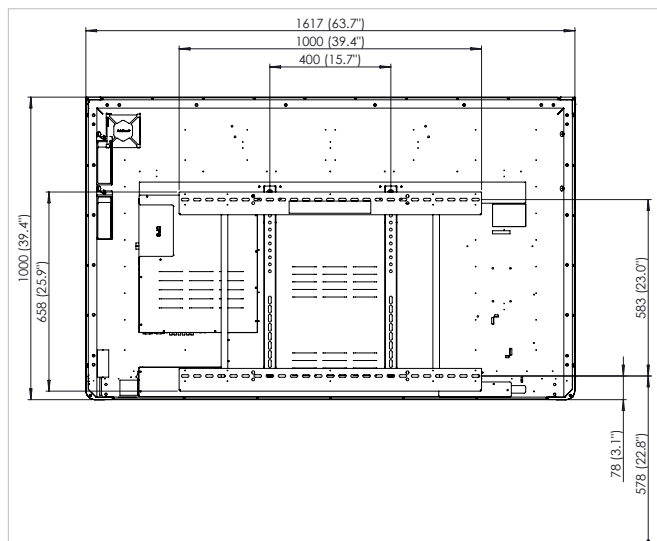

SUPPORT

For all Promethean products, visit Support.PrometheanWorld.com.

PHYSICAL SPECIFICATIONS

	70" HD	75" HD, 75" 4K	86" 4K
Overall Dimensions (Without Mount)	1617 x 1000 x 90 mm (63.7 x 39.4 x 3.6 in)	1790 x 1095 x 114 mm (70.4 x 43.1 x 4.4 in)	2039 x 1236 x 115 mm (80.2 x 48.6 x 4.5 in)
Packed Dimensions	1860 x 1150 x 305 mm (73.2 x 45.3 x 12 in)	1923 x 1195 x 285 mm (75.7 x 47 x 11.2 in)	2160 x 1345 x 320 mm (85 x 52.9 x 12.5 in)
Net Weight	55 kg (121.2 lbs)	60.7 kg (133.8 lbs)	77.8 kg (171.5 lbs)
Packed Weight	78 kg (172 lbs)	85 kg (187.3 lbs)	108 kg (238 lbs)
Fixed Wall Mount (Vesa)	4 x M6; 400 x 600 mm (15.7 x 23.6 in)	4 x M6; 800 x 400 mm (31.5 x 15.7 in)	4 x M8; 800 x 400 mm (31.5 x 15.7 in)

TECHNICAL DRAWINGS

70" HD

REF	DESCRIPTION	DIMENSION
A	IMAGE DIAGONAL	1768mm (70.0")
B	IMAGE AREA WIDTH	1541mm (60.7")
C	IMAGE AREA HEIGHT	868mm (34.2")
D	FLOOR TO BOTTOM OF IMAGE	1094mm (42.1")

Front

Back

Front

Back

Side

TECHNICAL DRAWINGS

75" 4K

REF	DESCRIPTION	DIMENSION
A	IMAGE DIAGONAL	1896mm [75"]
B	IMAGE AREA WIDTH	1652mm [65.0"]
C	IMAGE AREA HEIGHT	930mm [36.6"]
D	FLOOR TO BOTTOM OF IMAGE	1111mm [43.7"]

Front

Back

Side

TECHNICAL DRAWINGS

86" 4K

REF	DESCRIPTION	DIMENSION
A	IMAGE DIAGONAL	2176mm [86"]
B	IMAGE AREA WIDTH	1895mm [74.6"]
C	IMAGE AREA HEIGHT	1066mm [42.0"]
D	FLOOR TO BOTTOM OF IMAGE	1114mm [43.9"]