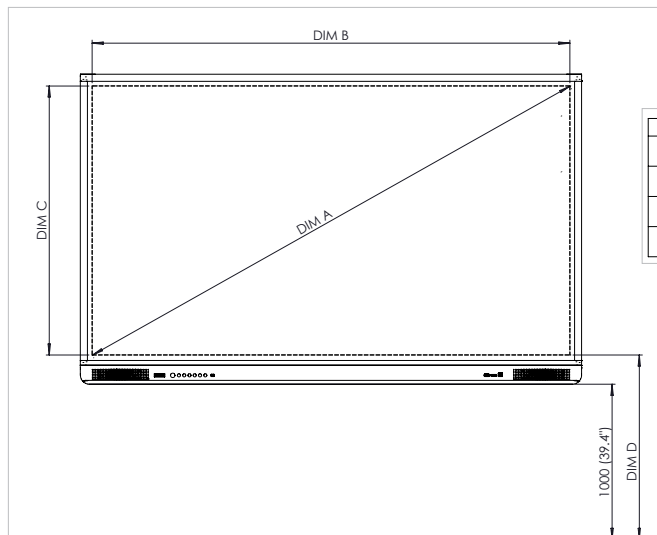

SUPPORT

For all Promethean products, visit Support.PrometheanWorld.com.

PHYSICAL SPECIFICATIONS

	70" HD	75" HD, 75" 4K	86" 4K
Overall Dimensions (Without Mount)	1617 x 1000 x 90 mm (63.7 x 39.4 x 3.6 in)	1790 x 1095 x 114 mm (70.4 x 43.1 x 4.4 in)	2039 x 1236 x 115 mm (80.2 x 48.6 x 4.5 in)
Packed Dimensions	1860 x 1150 x 305 mm (73.2 x 45.3 x 12 in)	1923 x 1195 x 285 mm (75.7 x 47 x 11.2 in)	2160 x 1345 x 320 mm (85 x 52.9 x 12.5 in)
Net Weight	55 kg (121.2 lbs)	60.7 kg (133.8 lbs)	77.8 kg (171.5 lbs)
Packed Weight	78 kg (172 lbs)	85 kg (187.3 lbs)	108 kg (238 lbs)
Fixed Wall Mount (Vesa)	4 x M6; 400 x 600 mm (15.7 x 23.6 in)	4 x M6; 800 x 400 mm (31.5 x 15.7 in)	4 x M8; 800 x 400 mm (31.5 x 15.7 in)

TECHNICAL DRAWINGS

70" HD

REF	DESCRIPTION	DIMENSION
A	IMAGE DIAGONAL	1768mm (70.0")
B	IMAGE AREA WIDTH	1541mm (60.7")
C	IMAGE AREA HEIGHT	868mm (34.2")
D	FLOOR TO BOTTOM OF IMAGE	1094mm (42.1")

Front

Back

Side

ActivPanel v5SS 04/17 v2.2 EN

TECHNICAL DRAWINGS

75" HD

REF	DESCRIPTION	DIMENSION
A	IMAGE DIAGONAL	1896mm [75"]
B	IMAGE AREA WIDTH	1652mm [65.0"]
C	IMAGE AREA HEIGHT	930mm [36.6"]
D	FLOOR TO BOTTOM OF IMAGE	1111mm [43.7"]

Front

Back

Side

TECHNICAL DRAWINGS

75" 4K

REF	DESCRIPTION	DIMENSION
A	IMAGE DIAGONAL	1896mm [75"]
B	IMAGE AREA WIDTH	1652mm [65.0"]
C	IMAGE AREA HEIGHT	930mm [36.6"]
D	FLOOR TO BOTTOM OF IMAGE	1111mm [43.7"]