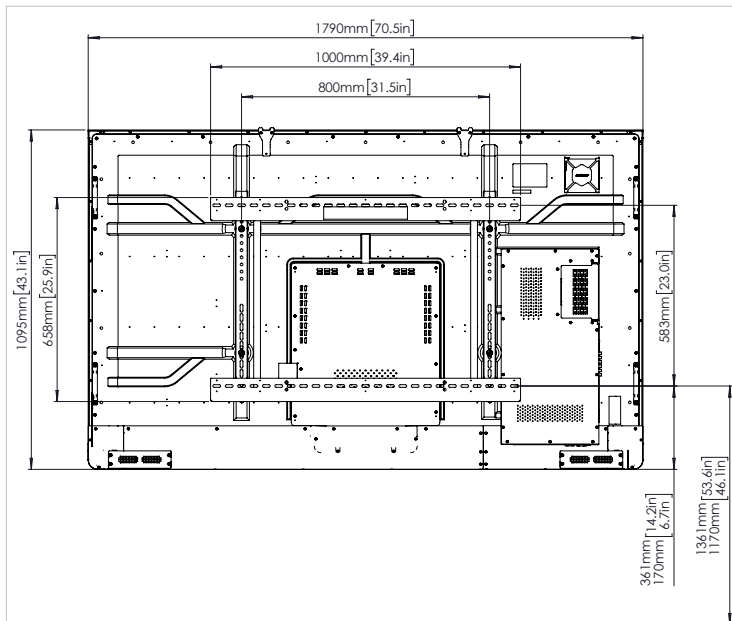

TECHNICAL DRAWINGS

70" HD

REF	DESCRIPTION	DIMENSION
A	IMAGE DIAGONAL	1768mm (70.0")
B	IMAGE AREA WIDTH	1541mm (60.7")
C	IMAGE AREA HEIGHT	868mm (34.2")
D	FLOOR TO BOTTOM OF IMAGE	1094mm (42.1")

Front

Back

Side

ActivPanel v5SS 04/17 v2.2 EN

TECHNICAL DRAWINGS

75" HD

REF	DESCRIPTION	DIMENSION
A	IMAGE DIAGONAL	1896mm [75"]
B	IMAGE AREA WIDTH	1652mm [65.0"]
C	IMAGE AREA HEIGHT	930mm [36.6"]
D	FLOOR TO BOTTOM OF IMAGE	1111mm [43.7"]

Front

Back

Side

TECHNICAL DRAWINGS

75" 4K

REF	DESCRIPTION	DIMENSION
A	IMAGE DIAGONAL	1896mm [75"]
B	IMAGE AREA WIDTH	1652mm [65.0"]
C	IMAGE AREA HEIGHT	930mm [36.6"]
D	FLOOR TO BOTTOM OF IMAGE	1111mm [43.7"]

Front

Back

Side

TECHNICAL DRAWINGS

86" 4K

REF	DESCRIPTION	DIMENSION
A	IMAGE DIAGONAL	2176mm [86"]
B	IMAGE AREA WIDTH	1895mm [74.6"]
C	IMAGE AREA HEIGHT	1066mm [42.0"]
D	FLOOR TO BOTTOM OF IMAGE	1114mm [43.9"]