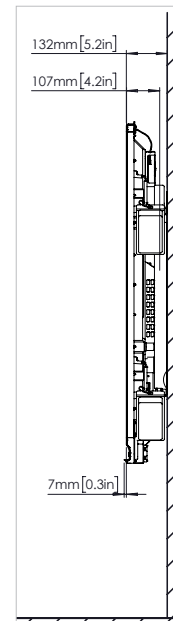

TECHNICAL DRAWINGS

70" HD

REF	DESCRIPTION	DIMENSION
A	IMAGE DIAGONAL	1768mm (70.0")
B	IMAGE AREA WIDTH	1541mm (60.7")
C	IMAGE AREA HEIGHT	868mm (34.2")
D	FLOOR TO BOTTOM OF IMAGE	1094mm (42.1")

Front

Back

Side

ActivPanel v5SS 04/17 v2.2 EN

TECHNICAL DRAWINGS

75" HD

REF	DESCRIPTION	DIMENSION
A	IMAGE DIAGONAL	1896mm [75"]
B	IMAGE AREA WIDTH	1652mm [65.0"]
C	IMAGE AREA HEIGHT	930mm [36.6"]
D	FLOOR TO BOTTOM OF IMAGE	1111mm [43.7"]

Front

Back

Side

TECHNICAL DRAWINGS

75" 4K

REF	DESCRIPTION	DIMENSION
A	IMAGE DIAGONAL	1896mm [75"]
B	IMAGE AREA WIDTH	1652mm [65.0"]
C	IMAGE AREA HEIGHT	930mm [36.6"]
D	FLOOR TO BOTTOM OF IMAGE	1111mm [43.7"]

Front

Back

Side

TECHNICAL DRAWINGS

86" 4K

REF	DESCRIPTION	DIMENSION
A	IMAGE DIAGONAL	2176mm [86"]
B	IMAGE AREA WIDTH	1895mm [74.6"]
C	IMAGE AREA HEIGHT	1066mm [42.0"]
D	FLOOR TO BOTTOM OF IMAGE	1114mm [43.9"]