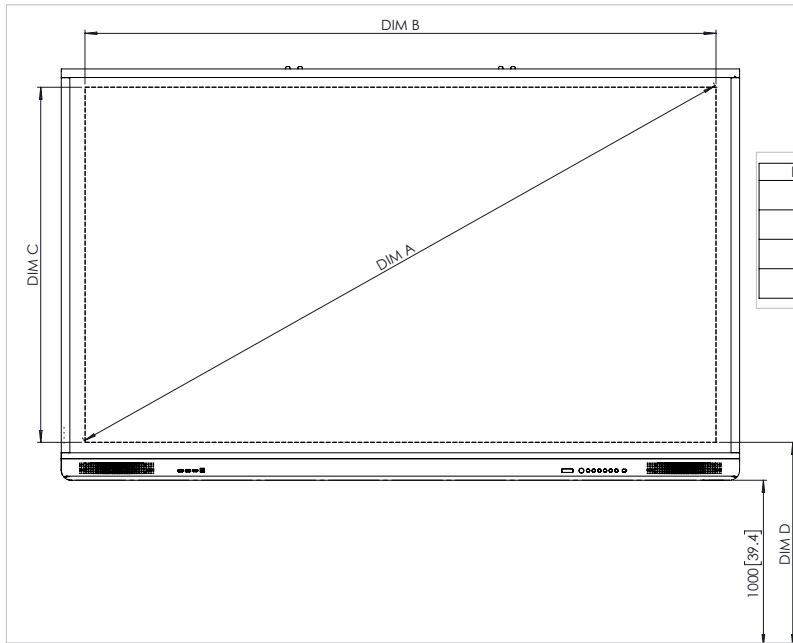

TECHNICAL DRAWINGS

70" HD

REF	DESCRIPTION	DIMENSION
A	IMAGE DIAGONAL	1768mm (70.0")
B	IMAGE AREA WIDTH	1541mm (60.7")
C	IMAGE AREA HEIGHT	868mm (34.2")
D	FLOOR TO BOTTOM OF IMAGE	1094mm (42.1")

Front

Back

Side

ActivPanel v5SS 04/17 v2.2 EN

TECHNICAL DRAWINGS

75" HD

REF	DESCRIPTION	DIMENSION
A	IMAGE DIAGONAL	1896mm [75"]
B	IMAGE AREA WIDTH	1652mm [65.0"]
C	IMAGE AREA HEIGHT	930mm [36.6"]
D	FLOOR TO BOTTOM OF IMAGE	1111mm [43.7"]

Front

Back

Side

TECHNICAL DRAWINGS

75" 4K

REF	DESCRIPTION	DIMENSION
A	IMAGE DIAGONAL	1896mm [75"]
B	IMAGE AREA WIDTH	1652mm [65.0"]
C	IMAGE AREA HEIGHT	930mm [36.6"]
D	FLOOR TO BOTTOM OF IMAGE	1111mm [43.7"]

Front

Back

Side

TECHNICAL DRAWINGS

86" 4K

REF	DESCRIPTION	DIMENSION
A	IMAGE DIAGONAL	2176mm [86"]
B	IMAGE AREA WIDTH	1895mm [74.6"]
C	IMAGE AREA HEIGHT	1066mm [42.0"]
D	FLOOR TO BOTTOM OF IMAGE	1114mm [43.9"]