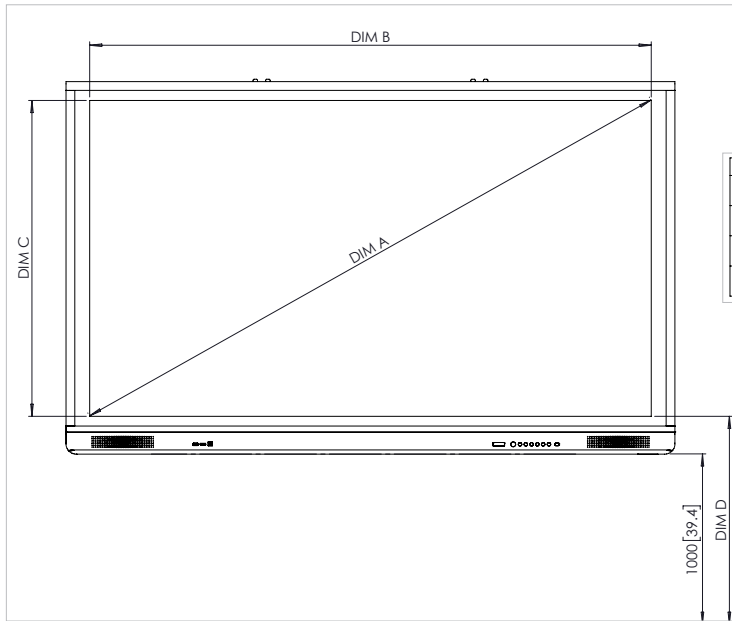

TECHNICAL DRAWINGS

70" HD

REF	DESCRIPTION	DIMENSION
A	IMAGE DIAGONAL	1768mm (70.0")
B	IMAGE AREA WIDTH	1541mm (60.7")
C	IMAGE AREA HEIGHT	868mm (34.2")
D	FLOOR TO BOTTOM OF IMAGE	1094mm (42.1")

Front

Back

Side

ActivPanel v5SS 04/17 v2.2 EN

TECHNICAL DRAWINGS

75" HD

REF	DESCRIPTION	DIMENSION
A	IMAGE DIAGONAL	1896mm [75"]
B	IMAGE AREA WIDTH	1652mm [65.0"]
C	IMAGE AREA HEIGHT	930mm [36.6"]
D	FLOOR TO BOTTOM OF IMAGE	1111mm [43.7"]

Front

Back

Side

TECHNICAL DRAWINGS

75" 4K

REF	DESCRIPTION	DIMENSION
A	IMAGE DIAGONAL	1896mm [75"]
B	IMAGE AREA WIDTH	1652mm [65.0"]
C	IMAGE AREA HEIGHT	930mm [36.6"]
D	FLOOR TO BOTTOM OF IMAGE	1111mm [43.7"]

Front

Back

Side

TECHNICAL DRAWINGS

86" 4K

REF	DESCRIPTION	DIMENSION
A	IMAGE DIAGONAL	2176mm [86"]
B	IMAGE AREA WIDTH	1895mm [74.6"]
C	IMAGE AREA HEIGHT	1066mm [42.0"]
D	FLOOR TO BOTTOM OF IMAGE	1114mm [43.9"]