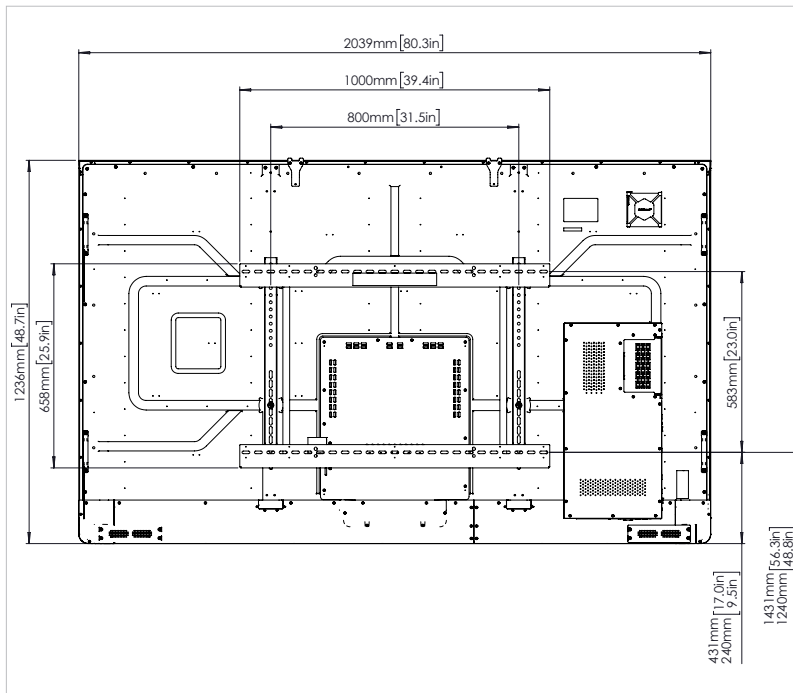

TECHNICAL DRAWINGS

86" 4K

REF	DESCRIPTION	DIMENSION
A	IMAGE DIAGONAL	2176mm [86"]
B	IMAGE AREA WIDTH	1895mm [74.6"]
C	IMAGE AREA HEIGHT	1066mm [42.0"]
D	FLOOR TO BOTTOM OF IMAGE	1114mm [43.9"]

Back