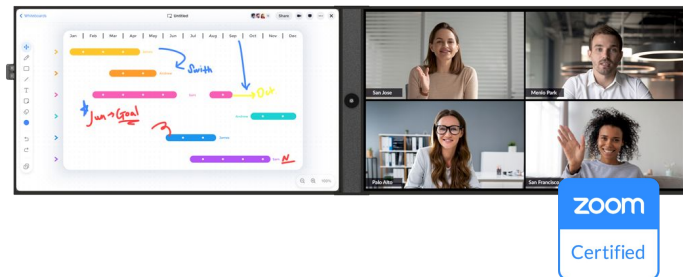

DTEN D7X 75" Dual

Dual Screen Video Meeting and Content Collaboration System

SPECIFICATIONS

D7X Dual 75"	
Software	Windows IoT
All-in-One	Multi-Touch 75" Display 4K Camera 15-Element Microphone Array Integrated Speakers Wall Mount Included
Display	LED 75" (x2) Ultra HD 4K / 16:9 20 touch-points 180 touch-point reporting rate
Camera System	Central Camera 4K Fixed Lens Field of View (DFOV) 115° DTEN Vue Pro Camera x 2 (1 per side) 4K Fixed Lens HFOV 60° x 1 HFOV 30° x 1
Audio System	15 -Element Microphone Array Acoustic Echo Cancellation Automatic Gain Control (AGC) Automatic Noise Reduction
Inputs & Outputs	USB-A 3.1 x 4 3.5-mm Jack x 1 (Mic + Headphone) HDMI out x 1 (CEC, HDCP 2.2) HDMI In x 1 (CEC, HDCP 1.4, Dolby AC3) Ethernet 1 GigE (RJ45) x 1 USB-C x1 (USB3.1 Data + DP 1.4 + 65W Charging)

D7X Dual 75"	
Network	Ethernet (RJ-45) 1 GigE Wi-Fi 802.11a/b/g/n/ax (Support WiFi 6E) IPv4 Dynamic Host Configuration Protocol (DHCP)/ Static HTTP/HTTPS Proxy Support Bluetooth 5.2
VESA	800 x 400 mm Wall mounts included
Power	100 to 240 V AC, 50 to 60 Hz
Product Dimensions	With DTEN Vue Pro: 139 x 40 x 3.9in (3531.5 x 1004 x 100 mm) Without DTEN Vue Pro: 136 x 40 x 3.9 in (3454 x 1004 x 100 mm)
Product Weight	Main display: 36.1kg/ 79.6 lb Second display: 36kg/79.3 lb center bar: 2.3 kg Vue Pro: 0.2kg Total weight: 74.7kg/164.7lb
Packaging Dimensions	Main and secondary displays: 73.4 x 44.7 x 77 (1865 x 1135 x 195mm) x 2 Center Bar: 40 x 8 x 8 (1016 x 203 x 203) x 1
Packaging Weight	108kg/238.1lb